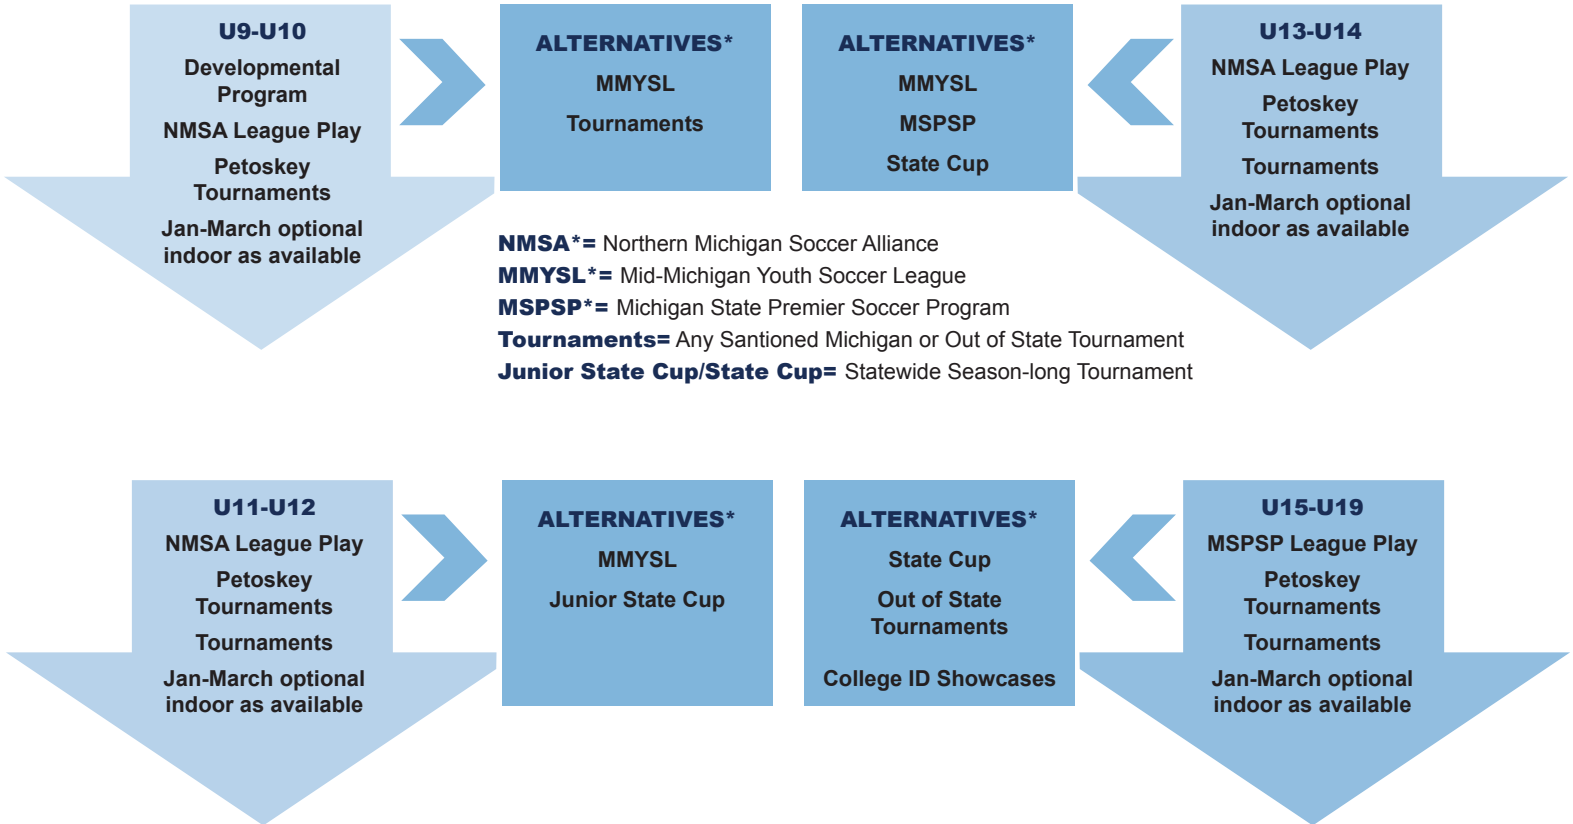

## PETOSKEY YOUTH SOCCER ASSOCIATION TEAM PATHWAYS

\***LEAGUE OPTIONS** includes local NMSA (local Northern Michigan travel) and ALTERNATIVE regional and state leagues pending the team's competitive readiness, coach approval, and majority of team's family commitment. Further options can be discussed on a case by case basis.

## PLAYER IMPROVEMENT OPTIONS

Juggling Club  
Home Skills  
Backyard Soccer  
Private Training

Local & Residential Camps  
MSYSA ODP 101  
MSYSA Goalkeeper Academy  
College ID Camps