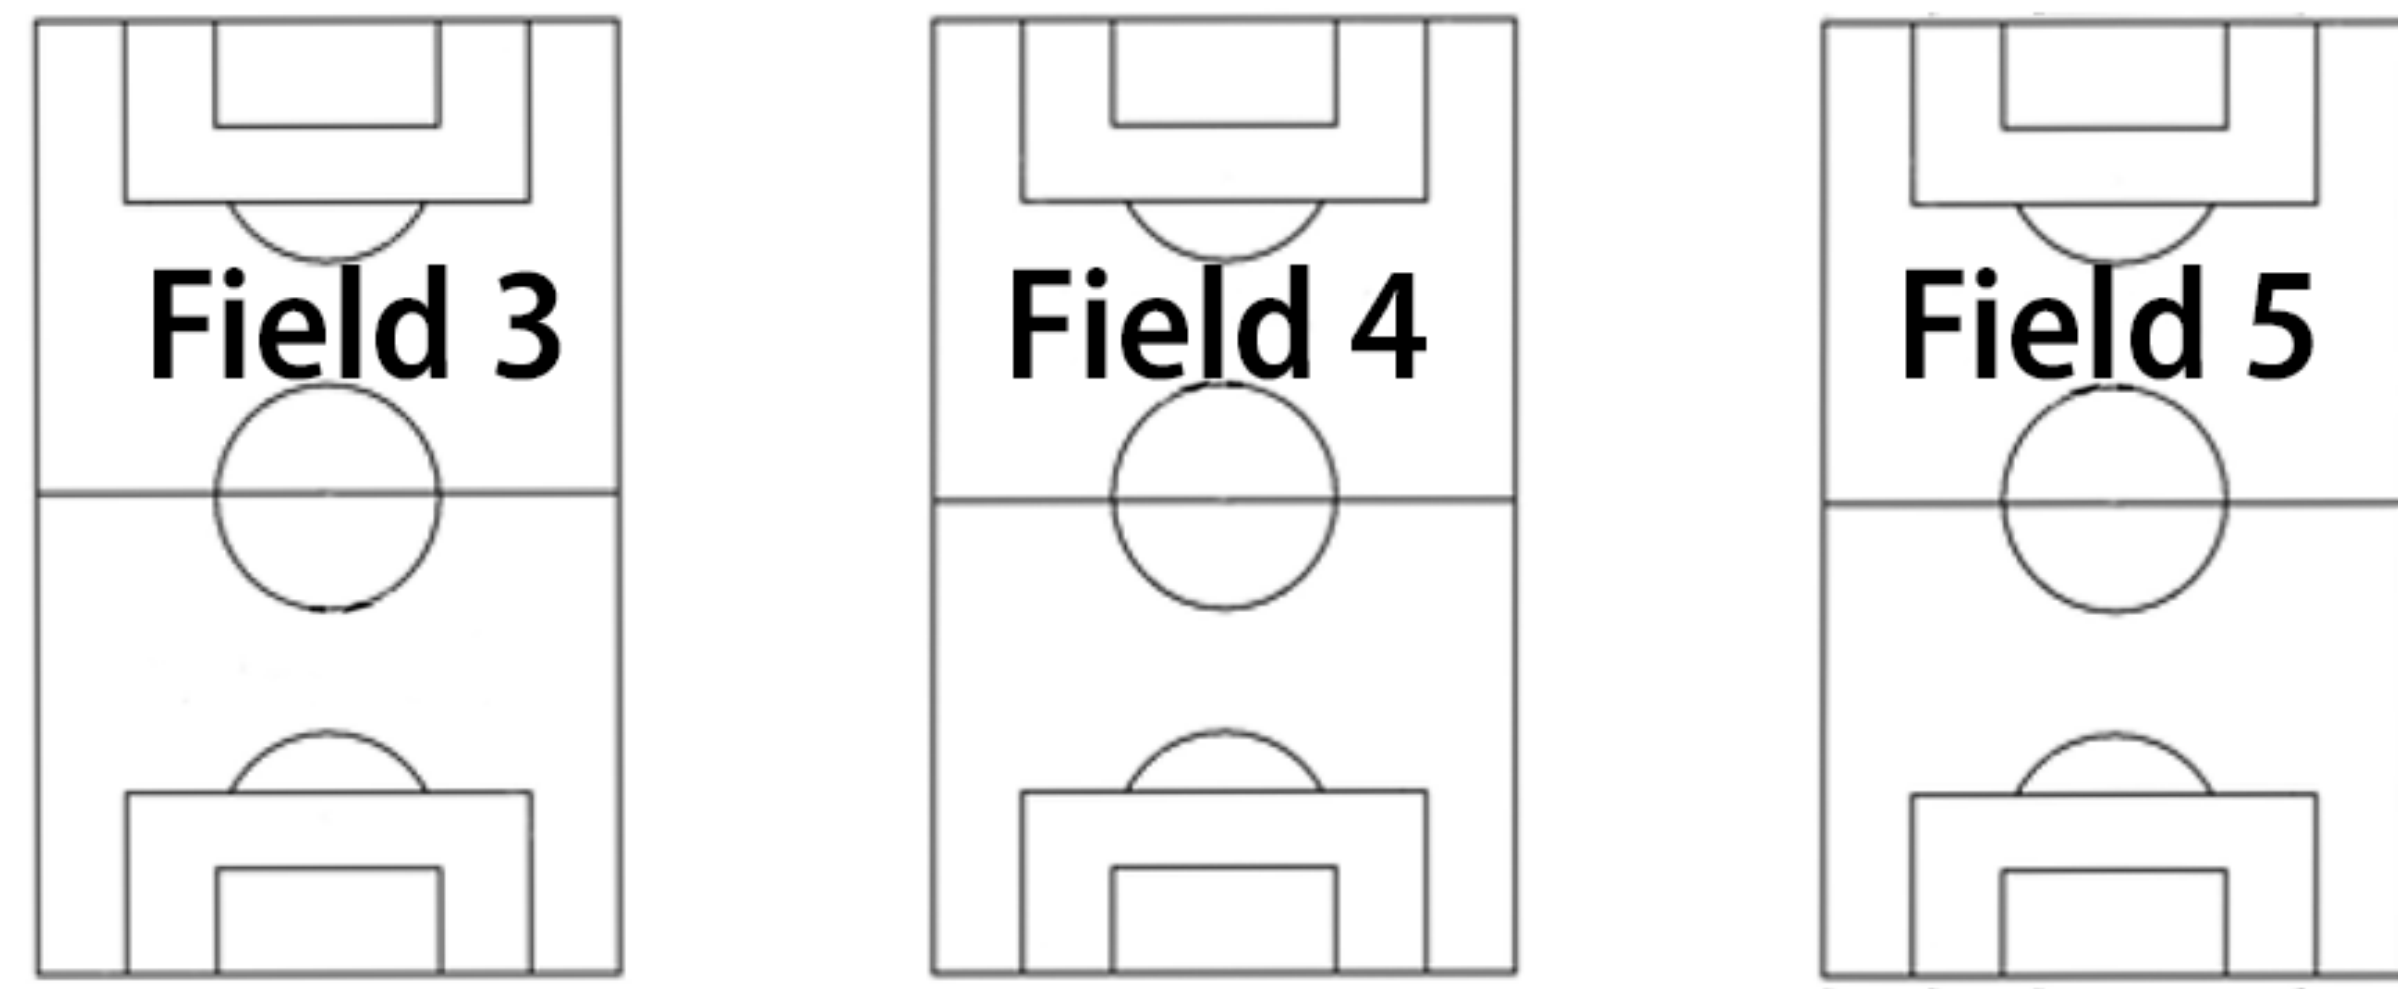

U10 (7v7) Fields