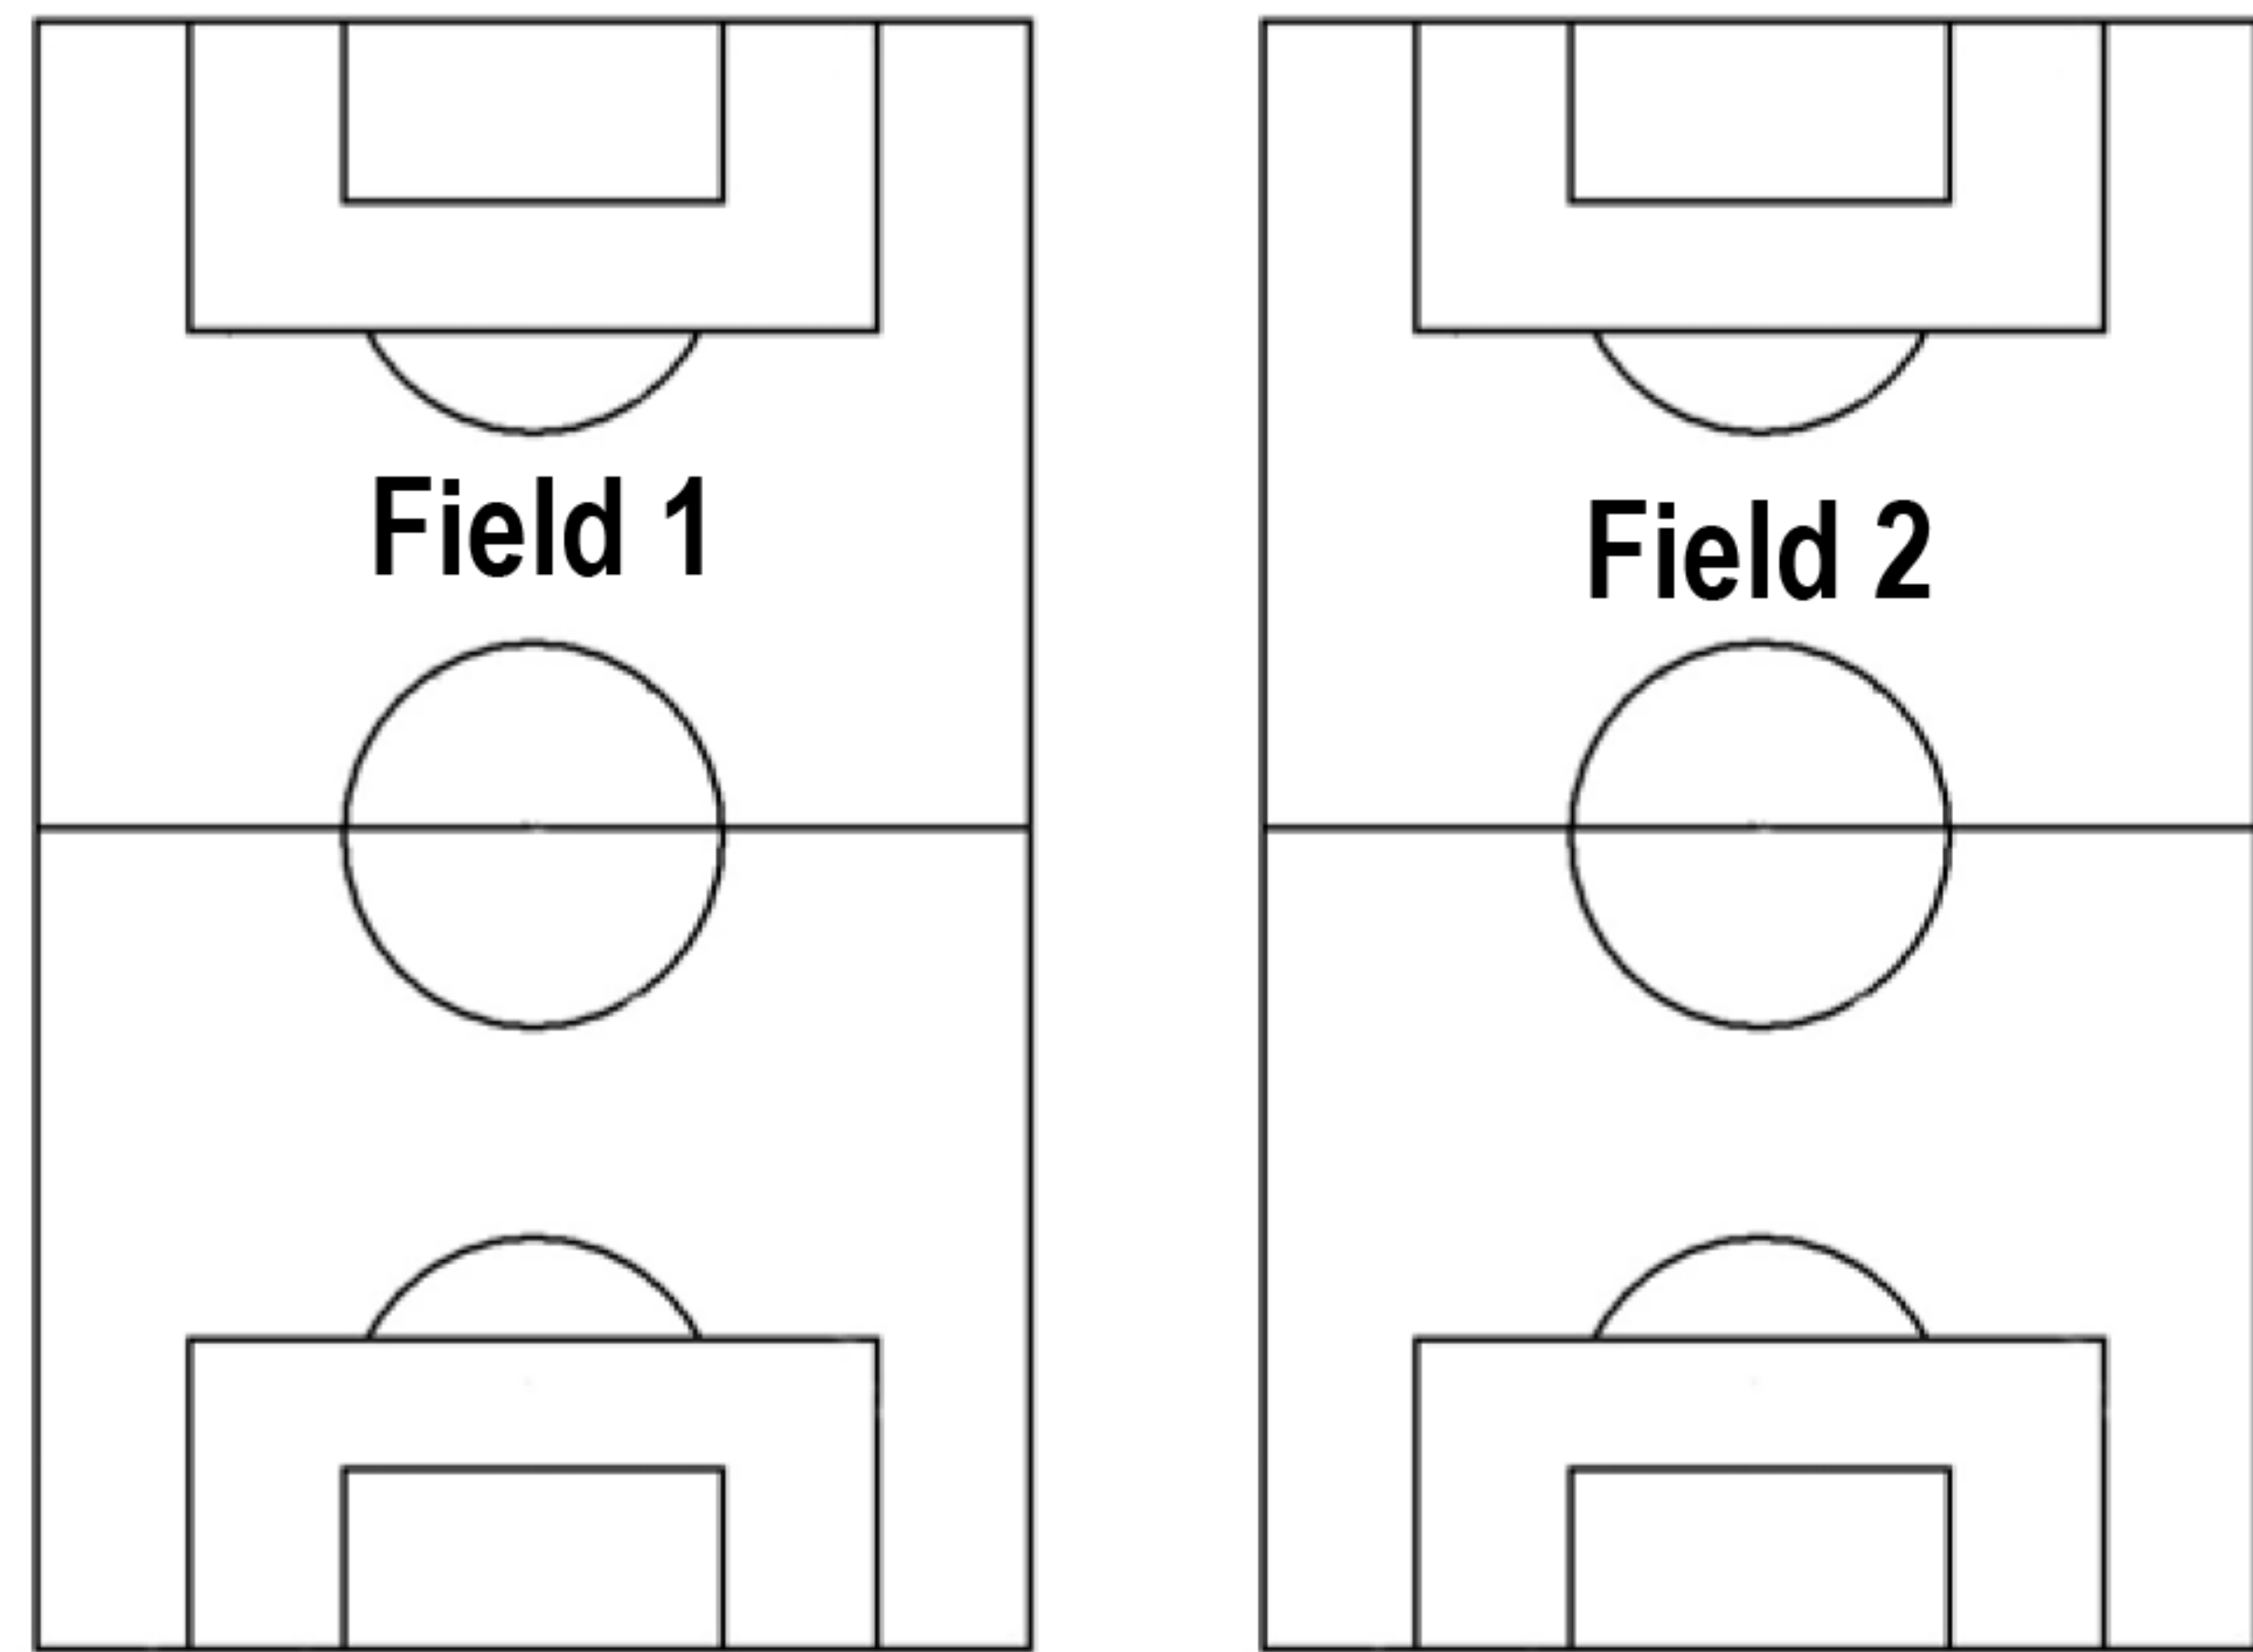

U13+ (11v11) Fields

FINE DESIGNS
CUSTOM
APPAREL