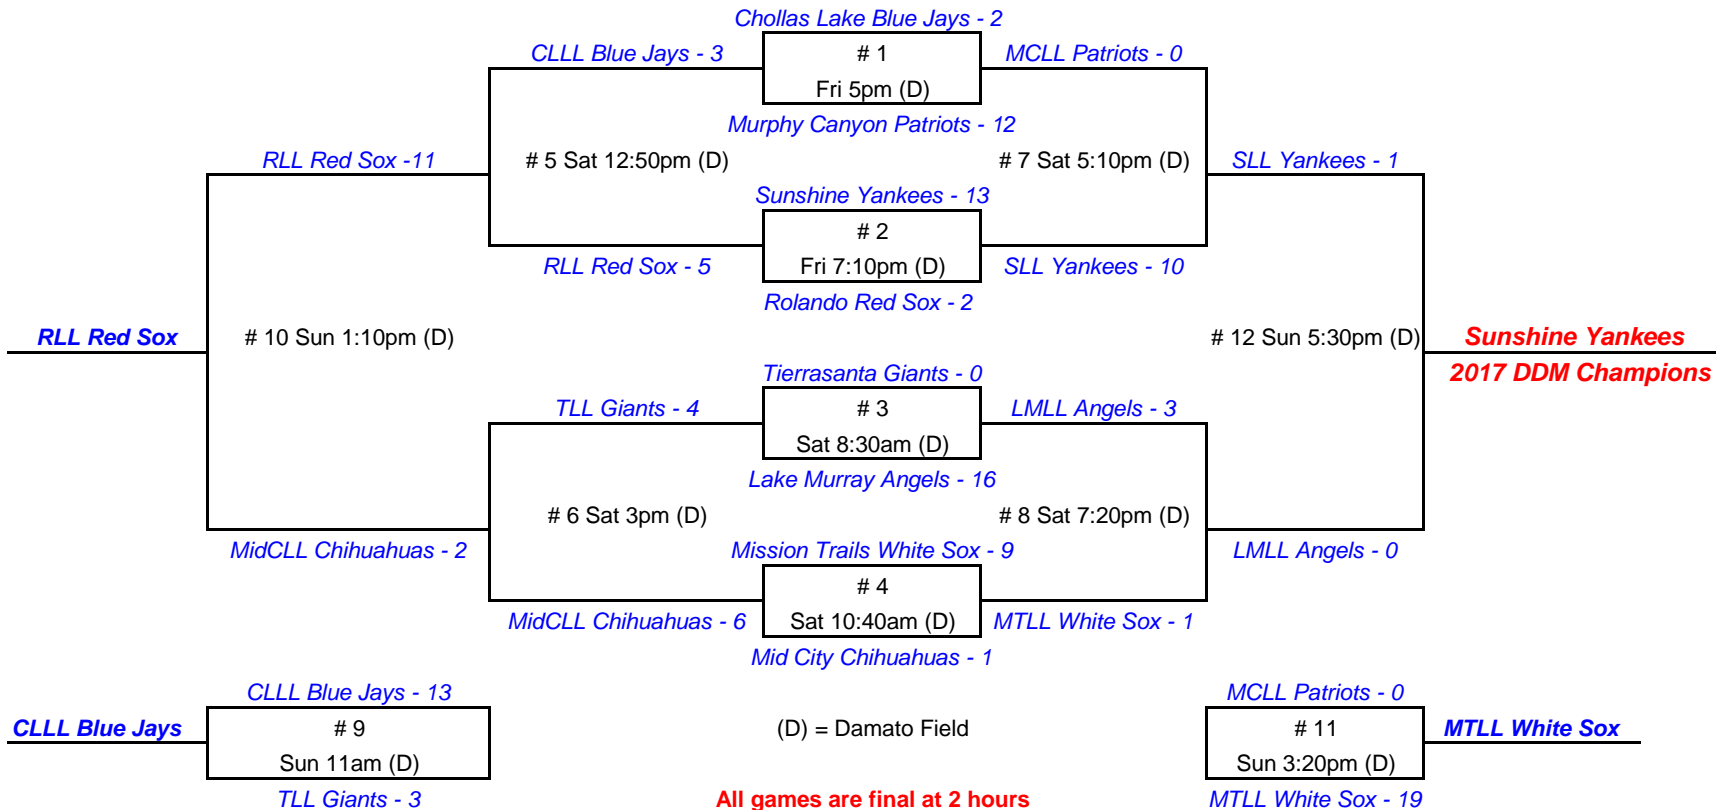

Hosted by Murphy Canyon Little League

(D) = Damato Field

**All games are final at 2 hours
Field prep 10 minutes between games
No infield practice**