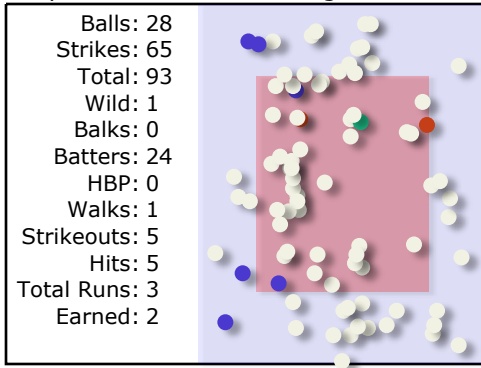

Chase Mercon - 0.67 innings

Stephen Cisik - 5.33 innings