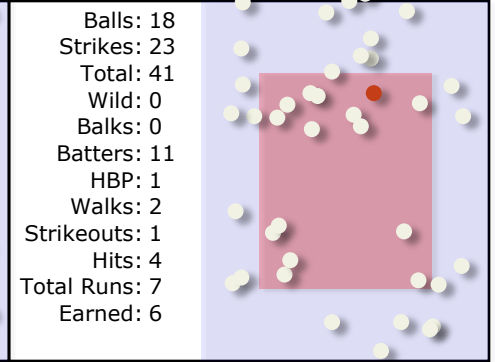

Team: West Lawn Owls				Runs: 3	Hits: 5	Details: Location: Owls Field Weather: Low 90s, humidity Increased Throughout Game Condition: Ideal				Notes:		
#	Player	Pos	Inn	1	2	3	4	5	6	7	8	9
18	Ryan Graff	8	1									
24	Jack Gensemer	7	1									
35	AJ Trayer	DH	1									
9	Gabe Bunn	6	1									
22	Dominic Borelli	4	1									
26	Brandon Minnich	5	1									
"	"	1	5									
38	Jacob Dianna	1	6									
28	James Rhoads	3	1									
33	Ryan Spatz	3	5									
15	Ethan Stemler	9	1									
19	Evan Geiger	-	5									
36	Ryan Berkis	2	1									
				R / H	0 / 0	1 / 2	0 / 0	0 / 0	0 / 1	2 / 2	0 / 0	0 / 0
				K / BB	1 / 1	1 / 0	0 / 0	0 / 0	3 / 0	3 / 1	0 / 0	0 / 0

Team: Boyertown Bears				Runs: 12	Hits: 10	Details: Location: Owls Field Weather: Low 90s, humidity Increased Throughout Game Condition: Ideal				Notes:			
#	Player	Pos	Inn	1	2	3	4	5	6	7	8	9	
23	Tanner McCafferty	8	1	4-3 ① G 1 2 1 2 3	AB3 AB2 HBP		L9 ① L	AB2 AB2 CI AB2	L 1B				
9	Chase Mercon	3	1	② K	AB3 BB		AB4 AB3 1B AB4 L 2 1	2B L					
22	Ethan Martin	6	1	AB4 BB 2 5 1 3 4	FO5 1B L 2 1		5-3 ② G	F9 ③ F					
34	Steven Rinda	4	1	BB 4 5 1 2 3	K ① 1 2 3		2B F		AB6 AB5 BB AB6 2 4 1 3 5				
6	Jonathan Myers	2	1	K ③ 1 2 3	DP6-4-3 ② G 1		4-3 ③ G 1		AB6 AB6 BB AB8 2 4 1 3 6				
32	Max Knittle	9	1		AB7 PB7 BB AB7 1 3 2 3 4	AB8 1B G 1		6-3 ① G 1 3 x 2 5	AB8 E5 1B PB9 L 1 2				
35	Tyler Sharayko	5	1	SH E1 E5 Sac E1 G 2 1	K ① 1 4 x 2 3 6		K ② x 3	PB9 AB8 HBP AB1 1					
36	Tony Xanthopoulos	7	1	SH AB1 E1 Sac AB2 G 1 1 2	4-3 ② G 1		AB1 AB9 1B AB2 L 2 3 1	AB1 PB9 1B L					
28	Stephen Cisik	1	1		AB2 AB1 BB AB3 1 2 3	K ③ 1 4 2 3		AB2 AB1 1B AB2 G 3 1 2	K ① xx 4 1 2				
				R/H	0/0	4/1	0/1	1/2	3/3	4/3	0/0	0/0	0/0
				K/BB	2/2	1/3	2/0	0/0	1/0	1/2	0/0	0/0	0/0

Stephen Cisik - 5.33 innings

Chase Mercon - 0.67 innings

Brady Dallas - 1.00 innings

Trey Gehret - 3.00 innings

Brandon Minnich - 1.00 innings

Jacob Dianna - 0.33 innings

Pitches with Game Notes