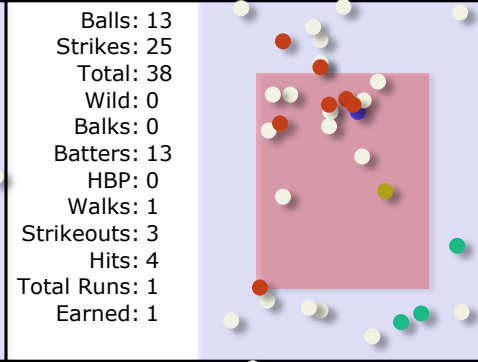

Team: West Lawn Owls				Runs: 3	Hits: 5	Details: Location: Owls Field Weather: Low 90s, humidity Increased Throughout Game Condition: Ideal				Notes:		
#	Player	Pos	Inn	1	2	3	4	5	6	7	8	9
18	Ryan Graff	8	1									
24	Jack Gensemer	7	1									
35	AJ Trayer	DH	1									
9	Gabe Bunn	6	1									
22	Dominic Borelli	4	1									
26	Brandon Minnich	5	1									
"	"	1	5									
38	Jacob Dianna	1	6									
28	James Rhoads	3	1									
33	Ryan Spatz	3	5									
15	Ethan Stemler	9	1									
19	Evan Geiger	-	5									
36	Ryan Berkis	2	1									
				R / H	0 / 0	1 / 2	0 / 0	0 / 0	0 / 1	2 / 2	0 / 0	0 / 0
				K / BB	1 / 1	1 / 0	0 / 0	0 / 0	3 / 0	3 / 1	0 / 0	0 / 0

Team: Boyertown Bears				Runs: 12	Hits: 10	Details: Location: Owls Field Weather: Low 90s, humidity Increased Throughout Game Condition: Ideal				Notes:			
#	Player	Pos	Inn	1	2	3	4	5	6	7	8	9	
23	Tanner McCafferty	8	1	4-3 ① G 1 2 1 2 3	AB3 AB2 HBP		L9 ① L	AB2 AB2 CI AB2	L 1B				
9	Chase Mercon	3	1	② K	AB3 BB		AB4 AB3 1B AB4 L 2 1	2B L					
22	Ethan Martin	6	1	AB4 BB 2 5 1 3 4	FO5 1B L 2 1		5-3 ② G	F9 ③ F					
34	Steven Rinda	4	1	BB 4 5 1 2 3	K ① 1 2 3		2B F		AB6 AB5 BB AB6 2 4 1 3 5				
6	Jonathan Myers	2	1	K ③ 1 2 3	DP6-4-3 ② G 1		4-3 ③ G 1		AB6 AB6 BB AB8 2 4 1 3 6				
32	Max Knittle	9	1		AB7 PB7 BB AB7 1 3 2 3 4	AB8 1B G 1		6-3 ① G 1 3 x 2 5	AB8 E5 1B PB9 L 1 2				
35	Tyler Sharayko	5	1	SH E1 E5 Sac E1 G 2 1	K ① 1 4 x 2 3 6		K ② x 3	PB9 AB8 HBP AB1 1					
36	Tony Xanthopoulos	7	1	SH AB1 E1 Sac AB2 G 1 1 2	4-3 ② G 1		AB1 AB9 1B AB2 L 2 3 1	AB1 PB9 1B L					
28	Stephen Cisik	1	1		AB2 AB1 BB AB3 1 2 3	K ③ 1 4 2 3		AB2 AB1 1B AB2 G 3 1 2	K ① xx 4 1 2				
				R/H	0/0	4/1	0/1	1/2	3/3	4/3	0/0	0/0	0/0
				K/BB	2/2	1/3	2/0	0/0	1/0	1/2	0/0	0/0	0/0

Stephen Cisik - 5.33 innings

Chase Mercon - 0.67 innings

Brady Dallas - 1.00 innings

Trey Gehret - 3.00 innings

Brandon Minnich - 1.00 innings

Jacob Dianna - 0.33 innings

Pitches with Game Notes