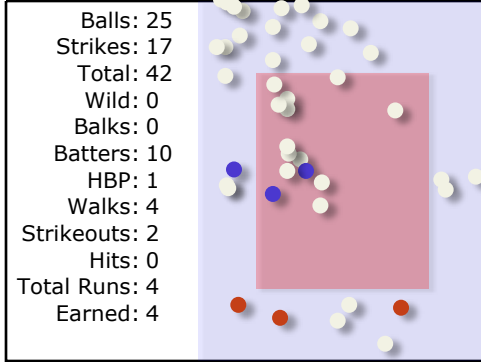

Trey Gehret - 3.00 innings

Brady Dallas - 1.00 innings