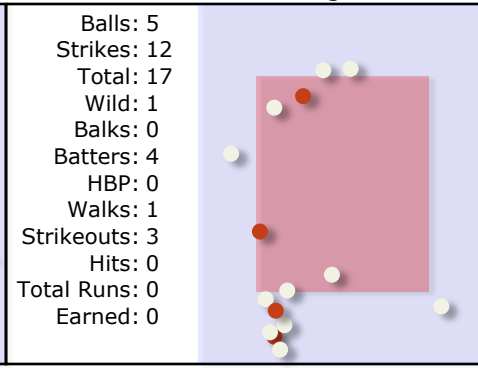

Chase Mercon - 0.67 innings